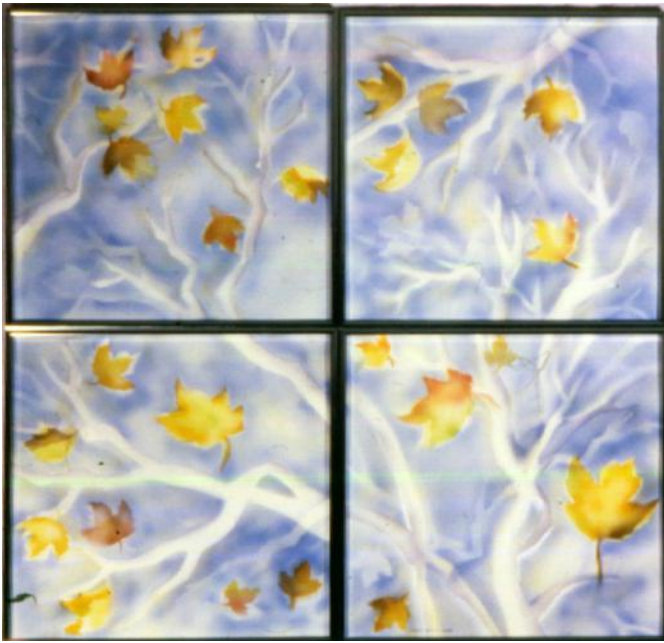

Center right: Asparagus Are Pretty 20" x 16" \$155.

Below: Cabbages Three 20" x 26" \$145.

Above left: Daffodils  
and Crocuses  
sold

Above right: Iris Mob  
22" x 30"  
unframed \$250.

***sold***

Gloves in the Garden  
20" x 26"  
unframed \$224.

Above left: Blue and White Still-life II  
26" x 40" \$625. **sold**

Above right: Maine Cottage Attic 36" x 28"  
Unframed \$225.

Center right: Meta's Dolls & Bears Enjoy Tea Parties 30" x 22" unframed \$225.