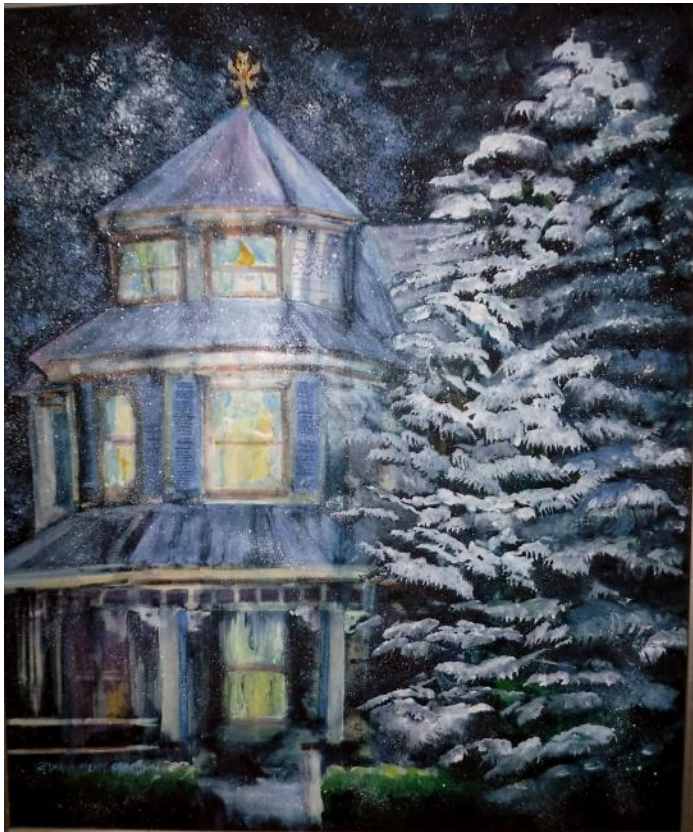

**Below: Dancer Emerging an very early oil painting 36" x 30" \$225. unframed**

**Left: A Superb Winter, Indeed!**  
**18" x 14" Mixed Media**  
**\$250.**

**Center: Covered Bridge, Winter**  
**20" x 26" unframed \$150 sold**

**Bottom: Victorian Home (Oldwick, NJ)**  
**in Winter 18: x 22" Mixed Media**  
**\$250.**

Left: **The Artist in the Garden State**  
30" x 36" \$550.

Center: **Table Top Studio**  
20" x 26" Unframed \$225.